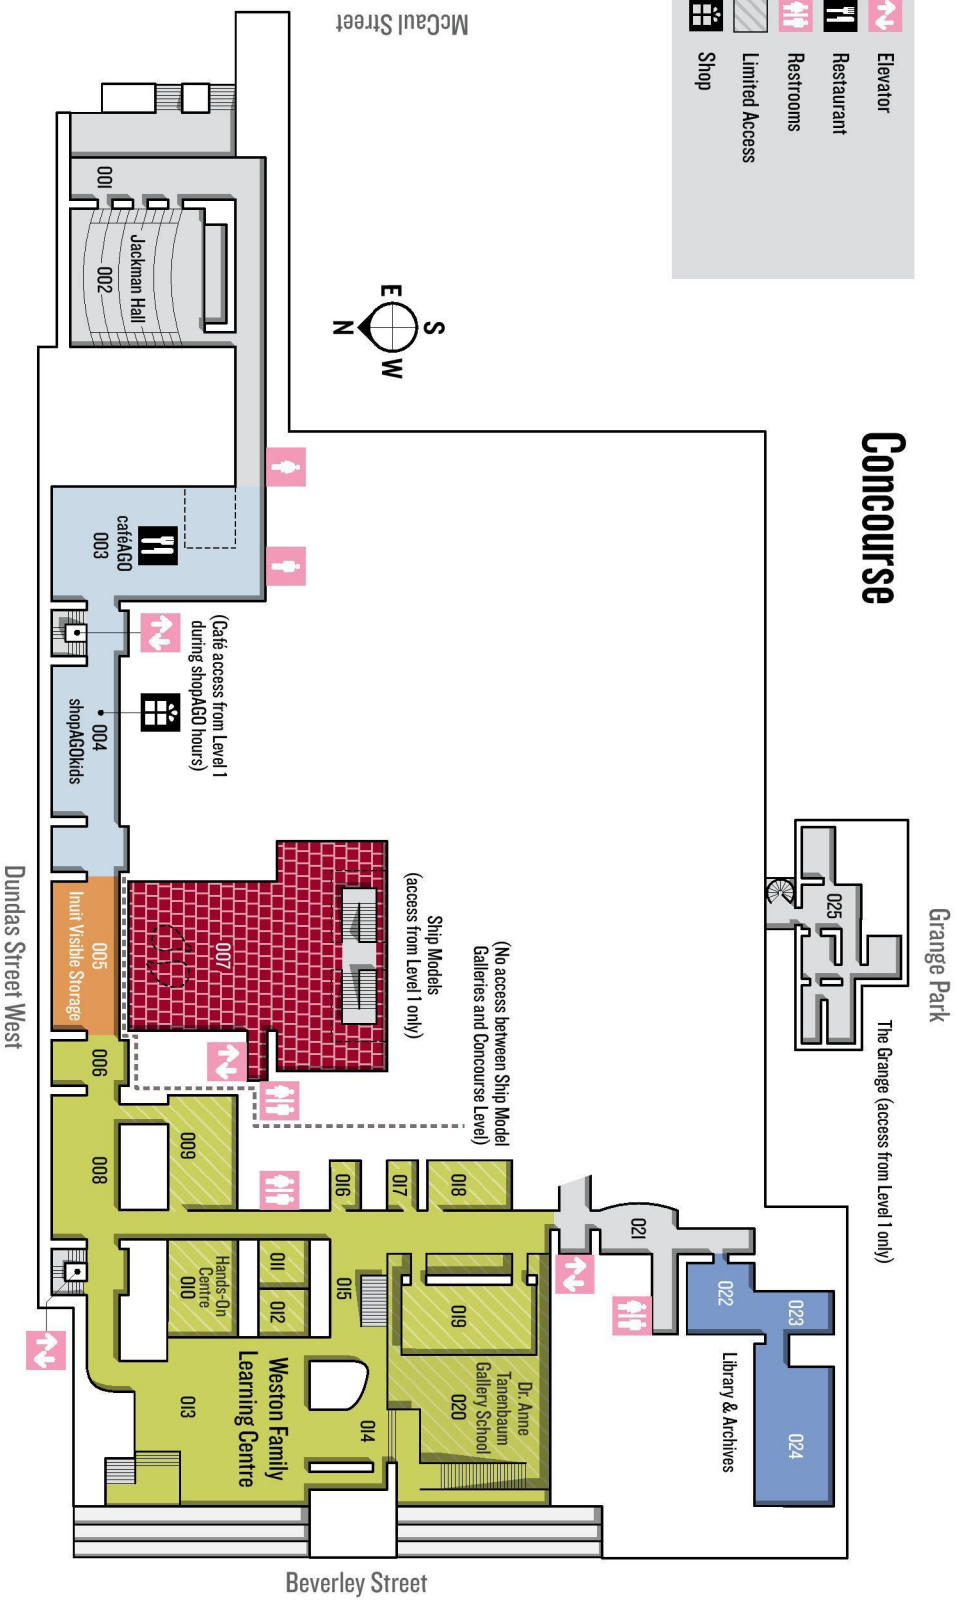

# CONCOURSE (LOWER LEVEL)

<b>CANADIAN</b>	
Inuit Visible Storage	005
<b>EUROPEAN</b>	
Thomson Collection of Ship Models	007
<b>WESTON FAMILY LEARNING CENTRE</b>	
Weston Family Community Gallery	008
Seminar Rooms 1-3	009, 018, 019
Dr. Mariano Elia Hands-On Centre	010
Francis+Ruth Redelmeier Education Office	011
Youth Centre	012
Education Commons	013
Anne Lind Artist-In-Residence Studio	016
Dr. Anne Tanenbaum Gallery School	020
<b>LIBRARY &amp; ARCHIVES</b>	
Edward P. Taylor Research Library & Archives	022-024
<b>THEATRE (Jackman Hall)</b>	002

	Elevator
	Restaurant
	Restrooms
	Limited Access
	Shop

<b>CONTEMPORARY</b>	
Access via Joey & Toby Tanenbaum Sculpture Atrium (146 & 241 on your map)	
Vivian & David Campbell Centre for Contemporary Art	400-411
<b>Baillie Court</b>	300

With 7,200 square feet of private event space, Baillie Court can host a range of corporate and social functions. To book your event, call 416 979 6634.

# Level 4